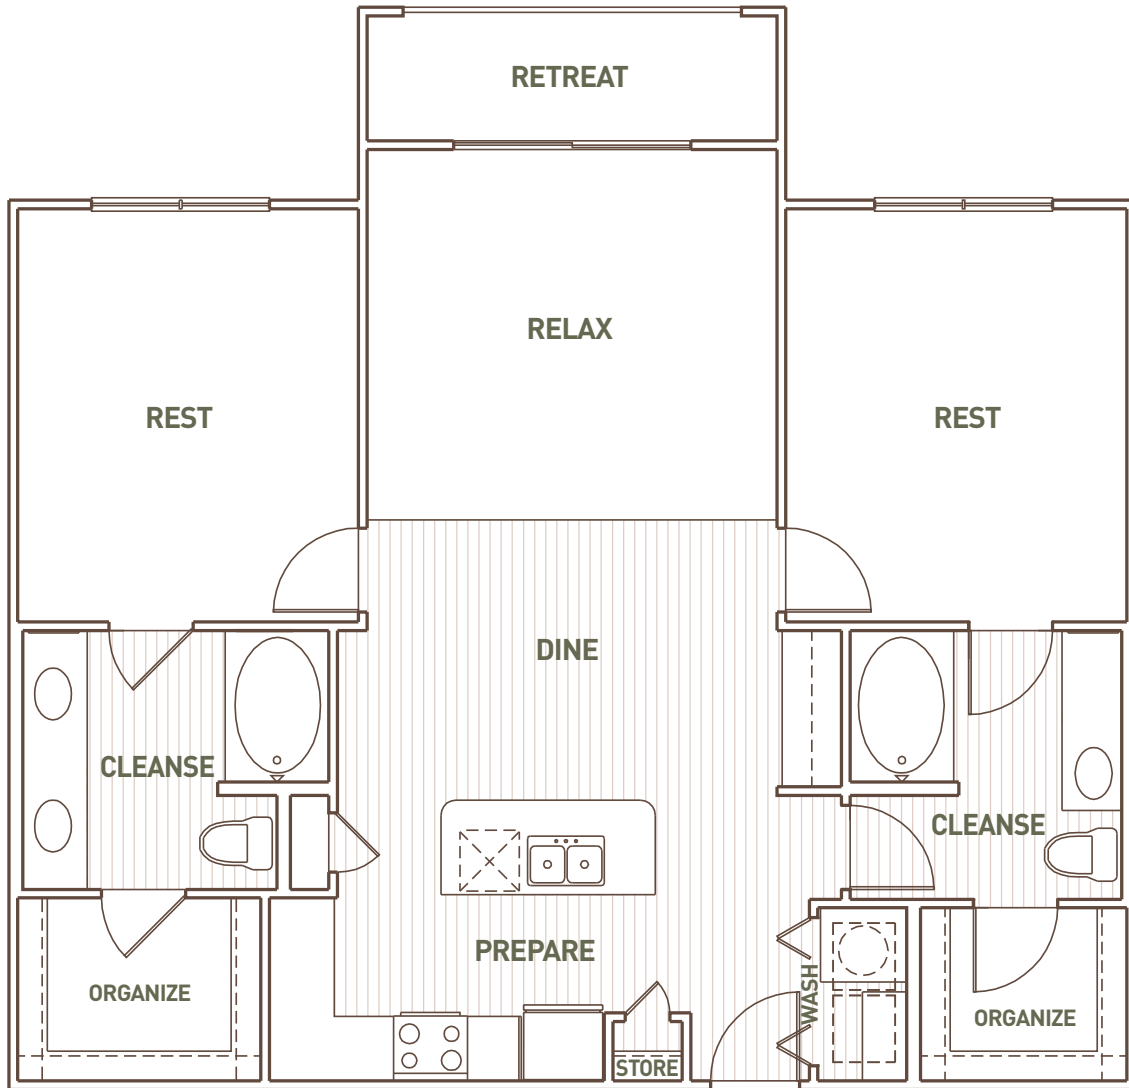

B3 Platinum

2 BED / 2 BATH

1230

SQ. FT.

Still Waters

515 East Slaughter Lane | Austin, Texas 78744

512-598-5524 | www.stillwatersaustin.com

*Dimensions and square footage shown are approximate and pricing/availability is subject to change.