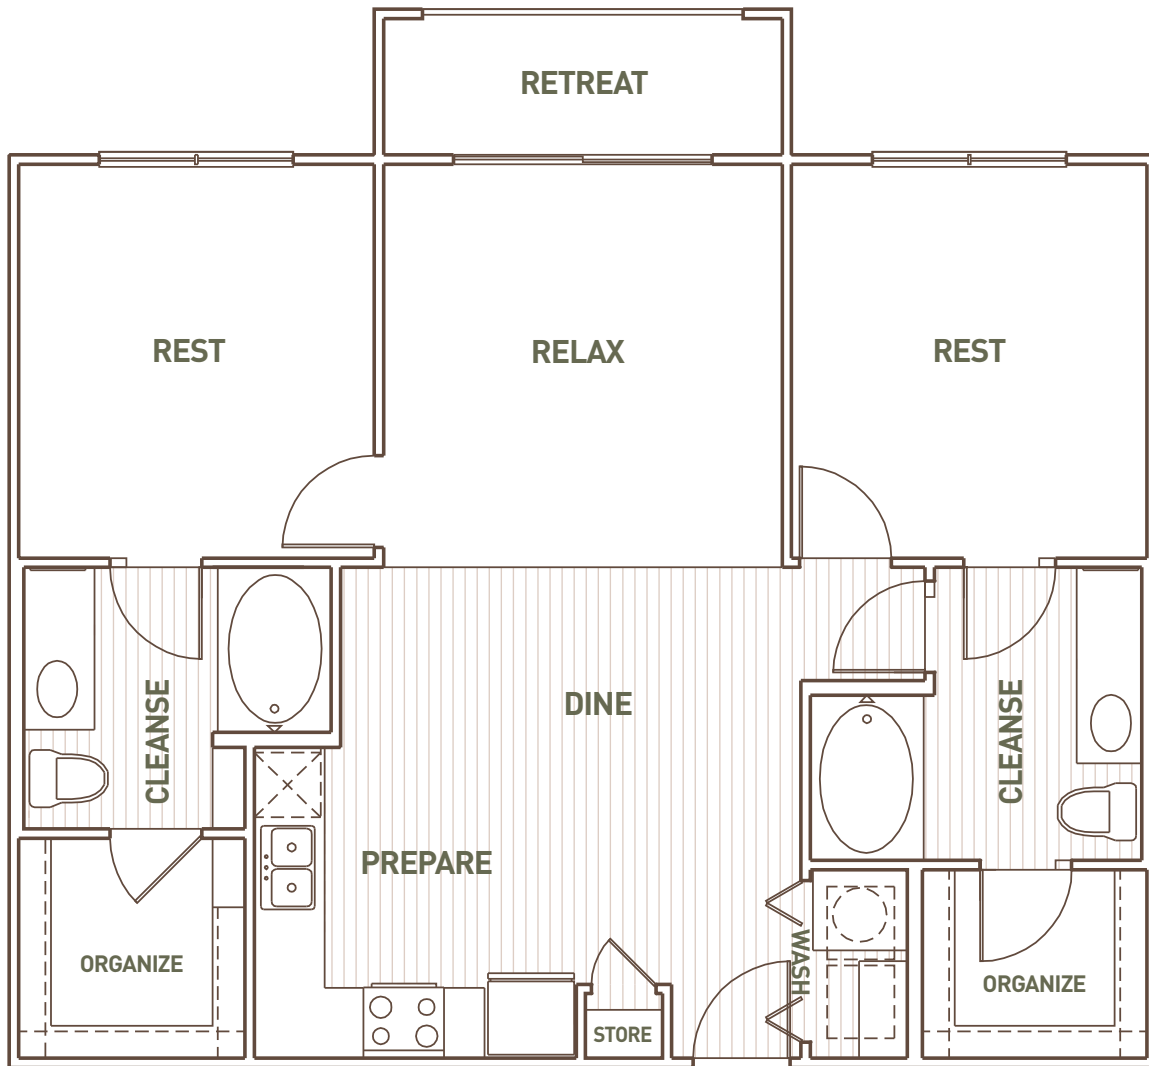

B1

2 BED / 2 BATH

1060

SQ. FT.

Still Waters

515 East Slaughter Lane | Austin, Texas 78744

512-598-5524 | www.stillwatersaustin.com

*Dimensions and square footage shown are approximate and pricing/availability is subject to change.