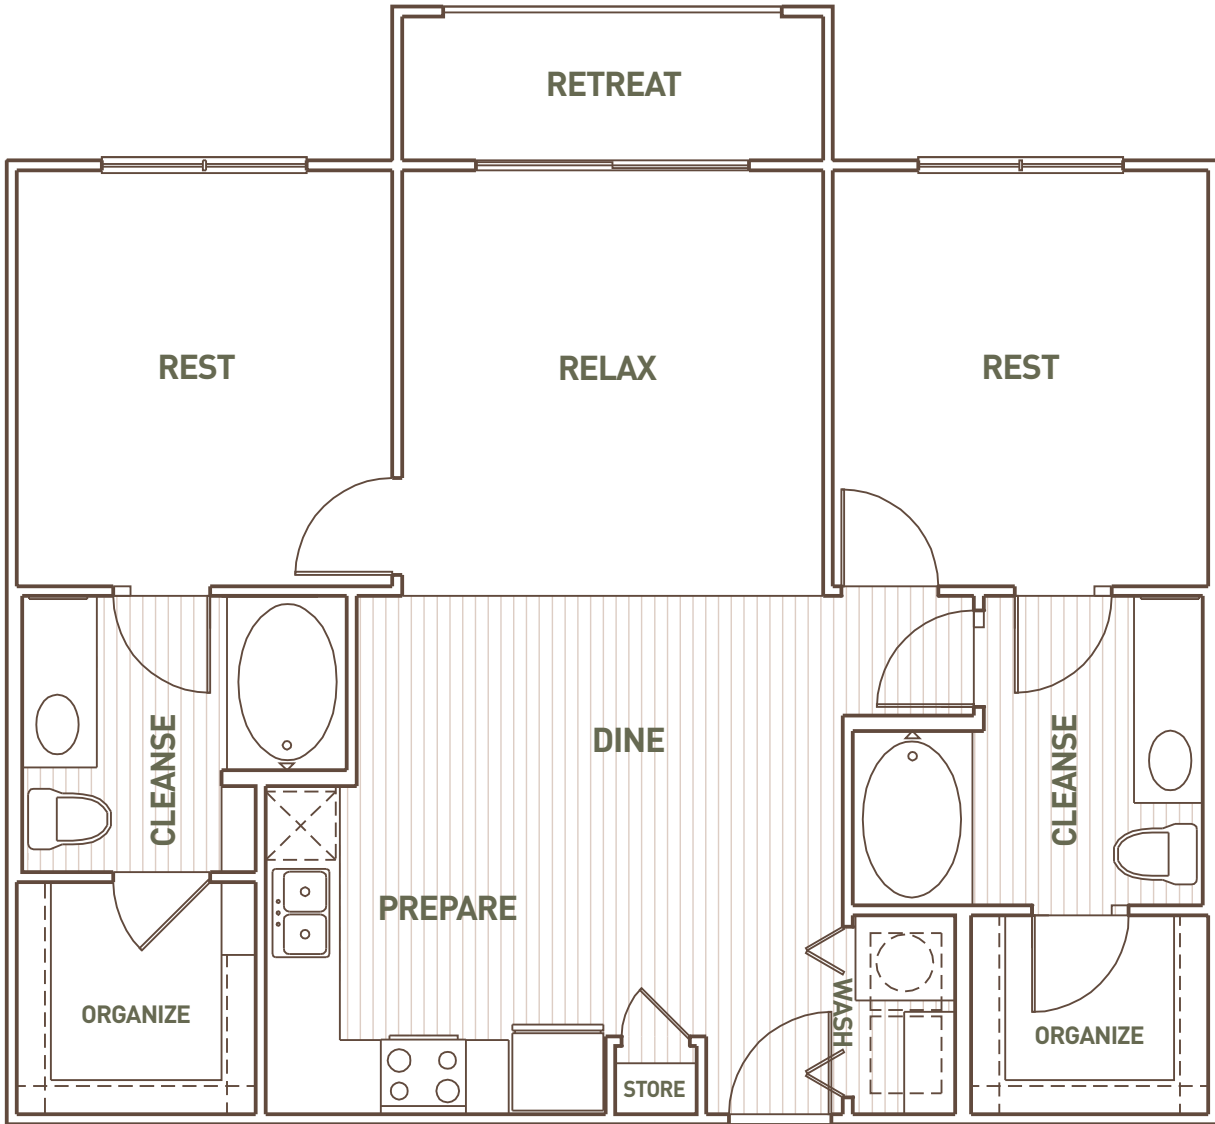

# B1 Platinum

2 BED / 2 BATH

1060

SQ. FT.

*Still Waters*

515 East Slaughter Lane | Austin, Texas 78744

512-598-5524 | [www.stillwatersaustin.com](http://www.stillwatersaustin.com)

\*Dimensions and square footage shown are approximate and pricing/availability is subject to change.