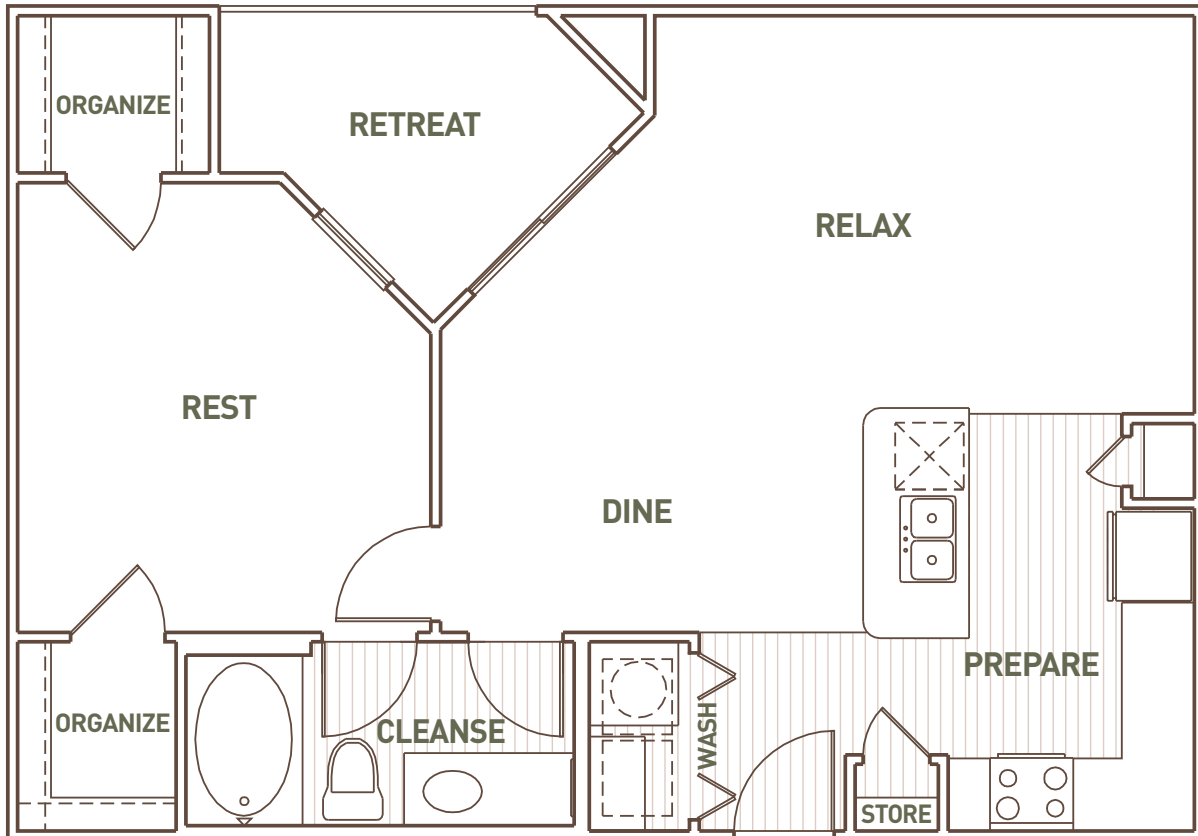

# A5 Platinum

1 BED / 1 BATH

890

SQ. FT.

*Still Waters*

515 East Slaughter Lane | Austin, Texas 78744

512-598-5524 | [www.stillwatersaustin.com](http://www.stillwatersaustin.com)

\*Dimensions and square footage shown are approximate and pricing/availability is subject to change.