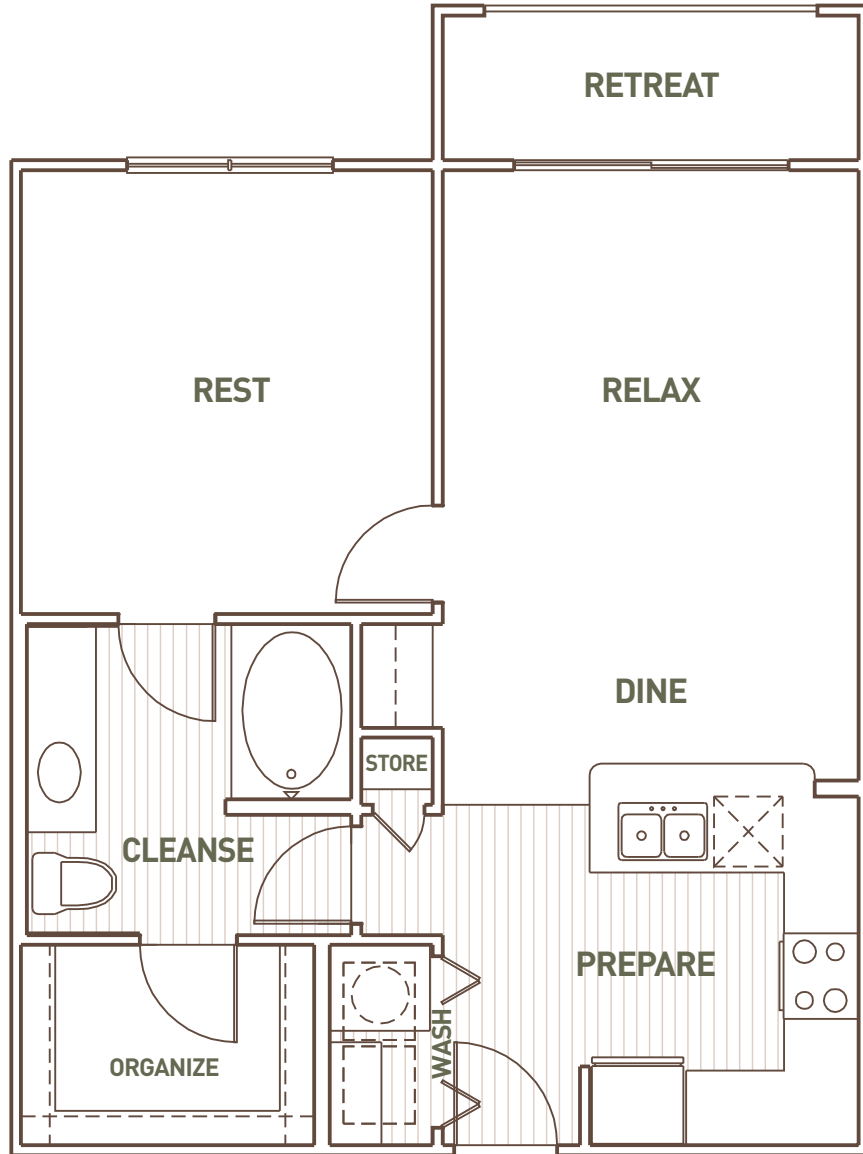

# A4 Platinum

1 BED / 1 BATH

780

SQ. FT.

*Still Waters*

515 East Slaughter Lane | Austin, Texas 78744

512-598-5524 | [www.stillwatersaustin.com](http://www.stillwatersaustin.com)

\*Dimensions and square footage shown are approximate and pricing/availability is subject to change.