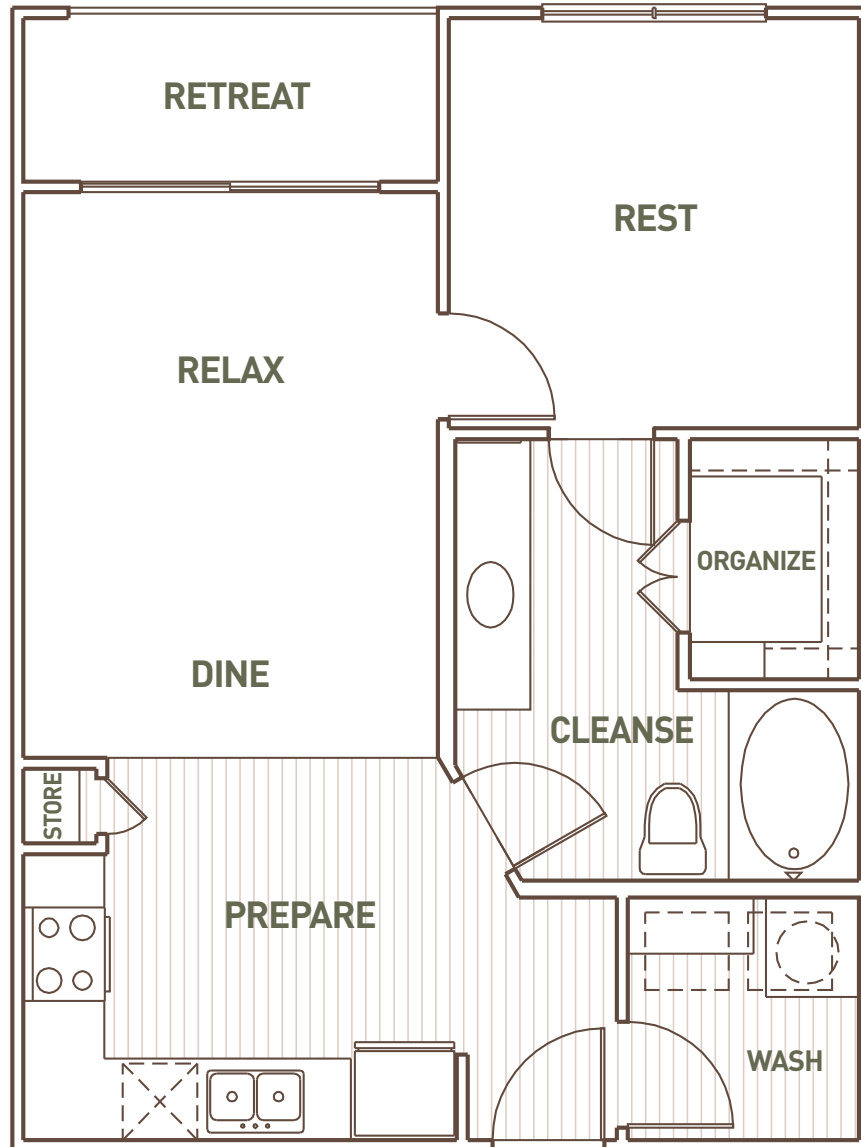

A3

1 BED / 1 BATH

700

SQ. FT.

Still Waters

515 East Slaughter Lane | Austin, Texas 78744

512-598-5524 | www.stillwatersaustin.com

*Dimensions and square footage shown are approximate and pricing/availability is subject to change.