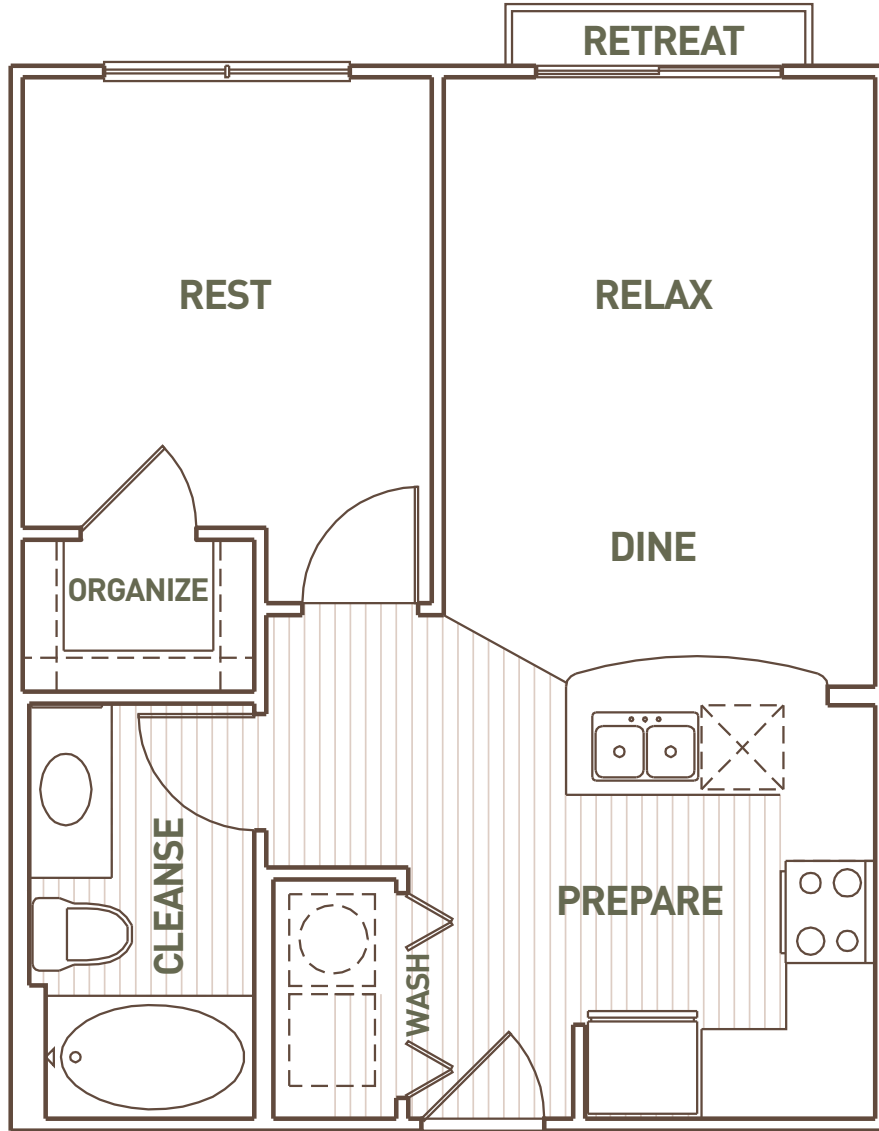

A

1 BED / 1 BATH

560

SQ. FT.

Still Waters

515 East Slaughter Lane | Austin, Texas 78744

512-598-5524 | www.stillwatersaustin.com

*Dimensions and square footage shown are approximate and pricing/availability is subject to change.